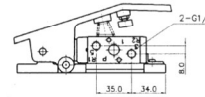

* The specification on each item can be amended without any pretence to improve a performance.
* The specification on each item can be different from actual specification.

ORDERING NO.

FT4 1 0 - S

Valve Series	Function	Port Size & Thread	Return Method
FT4: 1/4-Port Body	1 5/2 Single	0 G	S Spring Return
FT5: 3/8-Port Body	2 5/2 Double	1 NPT	D Detented
FT6: 1/2-Port Body	3 5/3 Closed Center		
	4 5/3 Open Center		
	5 5/3 Pressure Center		

Foot Treadle Operated Spool Valves

Port Thread 1/4, 3/8, 1/2

5/2-Way, Foot Valve, Air Return Operation Thread-G1/4

FT410-S

5/2-Way, Foot Valve, Air Return Operation Thread-G3/8

FT510-S

5/2-Way, Foot Valve, Spring Return & Detented Operation Thread-G1/2