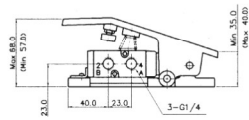

FT630-S Closed Center

FT630-D Closed Center

FT640-S Exhaust Center

FT640-D Exhaust Center

FT650-S Pressure Center

FT650-D Pressure Center

SPECIFICATION

SERIES	FT410-S	FT510-S	FT600-S, D
ITEM	FUNCTION		
	5/2-Way		5/2, 5/3-Way
Fluids	Compressed Air & Inert Gases		
Port Size	1/4	3/8	1/2
Pressure(bar)	1.5~8.0		0~8.0
Eff. Sectional Area(mm ²)-5bar	19.0	35.0	90.0
Ambient & Fluid Temp.	5~60°C (41~140°F)		
Lubrication	Not Required(Use ISO VG32#)		

* The specification on each item can be amended without any pretence to improve a performance.
* The specification on each item can be different from actual specification.

ORDERING NO.

FT4 1 0 - S

Valve Series	Function	Port Size & Thread	Return Method
FT4: 1/4-Port Body	1 5/2 Single	0 G	S Spring Return
FT5: 3/8-Port Body	2 5/2 Double	1 NPT	D Detented
FT6: 1/2-Port Body	3 5/3 Closed Center		
	4 5/3 Open Center		
	5 5/3 Pressure Center		

Foot Treadle Operated Spool Valves

Port Thread 1/4, 3/8, 1/2

5/2-Way, Foot Valve, Air Return Operation Thread-G1/4

FT410-S

5/2-Way, Foot Valve, Air Return Operation Thread-G3/8

FT510-S

5/2-Way, Foot Valve, Spring Return & Detented Operation Thread-G1/2