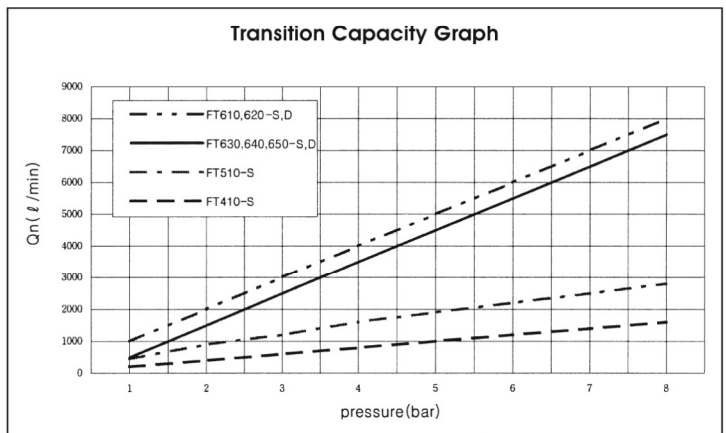

FT630-S Closed Center

FT630-D Closed Center

FT640-S Exhaust Center

FT640-D Exhaust Center

FT650-S Pressure Center

FT650-D Pressure Center

SPECIFICATION

SERIES	FT410-S	FT510-S	FT600-S, D
ITEM	FUNCTION		
	5/2-Way		5/2, 5/3-Way
Fluids	Compressed Air & Inert Gases		
Port Size	1/4	3/8	1/2
Pressure(bar)	1.5~8.0		0~8.0
Eff. Sectional Area(mm ²)-5bar	19.0	35.0	90.0
Ambient & Fluid Temp.	5~60°C (41~140°F)		
Lubrication	Not Required(Use ISO VG32#)		

* The specification on each item can be amended without any pretence to improve a performance.
* The specification on each item can be different from actual specification.

ORDERING NO.

FT4 1 0 - S

Valve Series	Function	Port Size & Thread	Return Method
FT4: 1/4-Port Body	1 5/2 Single	0 G	S Spring Return
FT5: 3/8-Port Body	2 5/2 Double	1 NPT	D Detented
FT6: 1/2-Port Body	3 5/3 Closed Center		
	4 5/3 Open Center		
	5 5/3 Pressure Center		