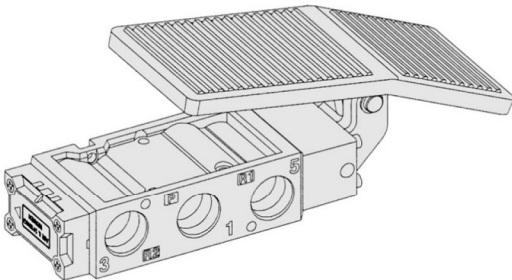

FT Series

Foot Treadle Operated
Air Return & Spring Return Spool Valves

- 5/2, 5/3
- Pilot Type - 1/4, 3/8
- Direct Operation Type - 1/2
- Excellent Durability

FT410-S

FT510-S

FT610-S Single

FT620-D Detented

FT630-S Closed Center

FT630-D Closed Center

FT640-S Exhaust Center

FT640-D Exhaust Center

FT650-S Pressure Center

FT650-D Pressure Center

SPECIFICATION

SERIES	FT410-S	FT510-S	FT600-S, D
ITEM	FUNCTION		
	5/2-Way		5/2, 5/3-Way
Fluids	Compressed Air & Inert Gases		
Port Size	1/4	3/8	1/2
Pressure(bar)	1.5~8.0		0~8.0
Eff. Sectional Area(mm ²)-5bar	19.0	35.0	90.0
Ambient & Fluid Temp.	5~60°C (41~140°F)		
Lubrication	Not Required(Use ISO VG32#)		

- ### The Material of Parts
- Valve Body : Die-Cast Aluminium
 - Spool : Aluminium
 - Seals : NBR
 - Spring : Stainless
 - Cap : Zinc Pressure Die-Cast
 - Pilot parts : Glass Filled Nylon
 - Foot Upper Plate : Die-Cast Aluminium
 - Foot Low Plate : Zinc Pressure Die-Cast

* The specification on each item can be amended without any pretence to improve a performance.
* The specification on each item can be different from actual specification.

ORDERING NO.

FT4 1 0 - S

Valve Series	Function	Port Size & Thread	Return Method
FT4: 1/4-Port Body	1 5/2 Single	0 G	S Spring Return
FT5: 3/8-Port Body	2 5/2 Double	1 NPT	D Detented
FT6: 1/2-Port Body	3 5/3 Closed Center		
	4 5/3 Open Center		
	5 5/3 Pressure Center		