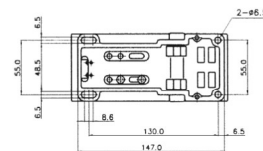

* The specification on each item can be amended without any pretence to improve a performance.
* The specification on each item can be different from actual specification.

ORDERING NO.

FT4 1 0 - S

Valve Series	Function	Port Size & Thread	Return Method
FT4: 1/4-Port Body	1 5/2 Single	0 G	S Spring Return
FT5: 3/8-Port Body	2 5/2 Double	1 NPT	D Detented
FT6: 1/2-Port Body	3 5/3 Closed Center		
	4 5/3 Open Center		
	5 5/3 Pressure Center		

Foot Treadle Operated Spool Valves

Port Thread 1/4, 3/8, 1/2

5/2-Way, Foot Valve, Air Return Operation Thread-G1/4

FT410-S

5/2-Way, Foot Valve, Air Return Operation Thread-G3/8

FT510-S

5/2-Way, Foot Valve, Spring Return & Detented Operation Thread-G1/2