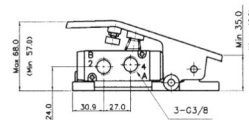

* The specification on each item can be amended without any pretence to improve a performance.
* The specification on each item can be different from actual specification.

ORDERING NO.

FT4 1 0 - S

Valve Series	Function	Port Size & Thread	Return Method
FT4: 1/4-Port Body	1 5/2 Single	0 G	S Spring Return
FT5: 3/8-Port Body	2 5/2 Double	1 NPT	D Detented
FT6: 1/2-Port Body	3 5/3 Closed Center		
	4 5/3 Open Center		
	5 5/3 Pressure Center		

Foot Treadle Operated Spool Valves

Port Thread 1/4, 3/8, 1/2

5/2-Way, Foot Valve, Air Return Operation Thread-G1/4

FT410-S

5/2-Way, Foot Valve, Air Return Operation Thread-G3/8

FT510-S

5/2-Way, Foot Valve, Spring Return & Detented Operation Thread-G1/2