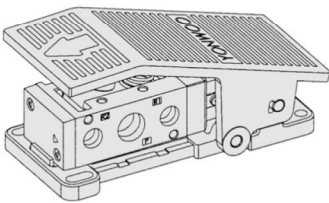

FT Series

Foot Treadle Operated
Air Return & Spring Return Spool Valves

- 5/2, 5/3
- Pilot Type - 1/4, 3/8
- Direct Operation Type - 1/2
- Excellent Durability

FT410-S

FT510-S

FT610-S Single

FT620-D Detented

FT630-S Closed Center

FT630-D Closed Center

FT640-S Exhaust Center

FT640-D Exhaust Center

FT650-S Pressure Center

FT650-D Pressure Center

SPECIFICATION

SERIES	FT410-S	FT510-S	FT600-S, D
ITEM	FUNCTION		
	5/2-Way		5/2, 5/3-Way
Fluids	Compressed Air & Inert Gases		
Port Size	1/4	3/8	1/2
Pressure(bar)	1.5~8.0		0~8.0
Eff. Sectional Area(mm ²)-5bar	19.0	35.0	90.0
Ambient & Fluid Temp.	5~60°C (41~140°F)		
Lubrication	Not Required(Use ISO VG32#)		

- ### The Material of Parts
- Valve Body : Die-Cast Aluminium
 - Spool : Aluminium
 - Seals : NBR
 - Spring : Stainless
 - Cap : Zinc Pressure Die-Cast
 - Pilot parts : Glass Filled Nylon
 - Foot Upper Plate : Die-Cast Aluminium
 - Foot Low Plate : Zinc Pressure Die-Cast

* The specification on each item can be amended without any pretence to improve a performance.
* The specification on each item can be different from actual specification.

ORDERING NO.

FT4 1 0 - S

Valve Series	Function	Port Size & Thread	Return Method
FT4: 1/4-Port Body	1 5/2 Single	0 G	S Spring Return
FT5: 3/8-Port Body	2 5/2 Double	1 NPT	D Detented
FT6: 1/2-Port Body	3 5/3 Closed Center		
	4 5/3 Open Center		
	5 5/3 Pressure Center		