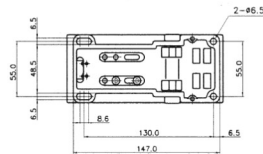

FT630-S Closed Center

FT630-D Closed Center

FT640-S Exhaust Center

FT640-D Exhaust Center

FT650-S Pressure Center

FT650-D Pressure Center

SPECIFICATION

SERIES	FT410-S	FT510-S	FT600-S, D
ITEM	FUNCTION		
	5/2-Way		5/2, 5/3-Way
Fluids	Compressed Air & Inert Gases		
Port Size	1/4	3/8	1/2
Pressure(bar)	1.5~8.0		0~8.0
Eff. Sectional Area(mm ²)-5bar	19.0	35.0	90.0
Ambient & Fluid Temp.	5~60°C (41~140°F)		
Lubrication	Not Required(Use ISO VG32#)		

* The specification on each item can be amended without any pretence to improve a performance.
* The specification on each item can be different from actual specification.

ORDERING NO.

FT4 1 0 - S

Valve Series	Function	Port Size & Thread	Return Method
FT4: 1/4-Port Body	1 5/2 Single	0 G	S Spring Return
FT5: 3/8-Port Body	2 5/2 Double	1 NPT	D Detented
FT6: 1/2-Port Body	3 5/3 Closed Center		
	4 5/3 Open Center		
	5 5/3 Pressure Center		

Foot Treadle Operated Spool Valves

Port Thread 1/4, 3/8, 1/2

5/2-Way, Foot Valve, Air Return Operation Thread-G1/4

FT410-S

5/2-Way, Foot Valve, Air Return Operation Thread-G3/8

FT510-S

5/2-Way, Foot Valve, Spring Return & Detented Operation Thread-G1/2