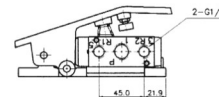

* The specification on each item can be amended without any pretence to improve a performance.
* The specification on each item can be different from actual specification.

ORDERING NO.

FT4 1 0 - S

Valve Series	Function	Port Size & Thread	Return Method
FT4: 1/4-Port Body	1 5/2 Single	0 G	S Spring Return
FT5: 3/8-Port Body	2 5/2 Double	1 NPT	D Detented
FT6: 1/2-Port Body	3 5/3 Closed Center		
	4 5/3 Open Center		
	5 5/3 Pressure Center		

Foot Treadle Operated Spool Valves

Port Thread 1/4, 3/8, 1/2

5/2-Way, Foot Valve, Air Return Operation Thread-G1/4

FT410-S

5/2-Way, Foot Valve, Air Return Operation Thread-G3/8

FT510-S

5/2-Way, Foot Valve, Spring Return & Detented Operation Thread-G1/2